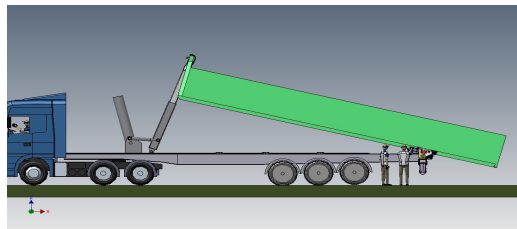

- **CONTILIFT HEAVY DUTY HOOK LIFT TBS 40/80-HLT**
  Range: Handling of Hook Lift Bins/Trays: Max. Length: 12,300 mm/Max. Weight: 80 tons
  Functions: Lifting (Loading/Unloading) * Tilting

Complete Units/Fit for Purpose

- **CONTILIFT HEAVY DUTY HOOK LIFT TBS 40/35-HL & PAGANINICAR SEMI-TRAILER 130 PSL**
  Range: Handling of Hook Lift Bins/Trays: Max. Length: 12,300 mm/Max. Weight: 35 tons
  Functions: Lifting (Loading/Unloading)
- **CONTILIFT HEAVY DUTY HOOK LIFT TBS 40/35-HLT & PAGANINICAR SEMI-TRAILER 130 PSL**
  Range: Handling of Hook Lift Bins/Trays: Max. Length: 12,300 mm/Max. Weight: 35 tons
  Functions: Lifting (Loading/Unloading) * Tilting
- **CONTILIFT HEAVY DUTY HOOK LIFT TBS 40/35-HL COMBI & PAGANINICAR SEMI-TRAILER 130 PSL**
  Range: Handling of Hook Lift Bins/Trays/Rigs & 40' ISO Containers:
  Max. Length: 12,300 mm/Max. Weight: 35 tons
  Functions: Lifting (Loading/Unloading)
- **CONTILIFT HEAVY DUTY HOOK LIFT TBS 40/35-HLT COMBI & PAGANINICAR SEMI-TRAILER 130 PSL**
  Range: Handling of Hook Lift Bins/Trays/Rigs & 40' ISO Containers:
  Max. Length: 12,300 mm/Max. Weight: 35 tons
  Functions: Lifting (Loading/Unloading) * Tilting

We retain the right to modify the units regarding design, measures and features without prior notice.

Please, ask for specific demand – We customize all of your imaginations !

Status: January 2017

No. 89, 6F, Chingdong St., 70144 Tainan/Taiwan ROC * Website: www.eos-enviro.com
Ph.: +886 6 7873 708 * Cell Phone: +886 9 3334 6753
Business No. 28980981 * Registered as Im- & Exporter by MOEA/BOFT
Email: eos@eos-enviro.com